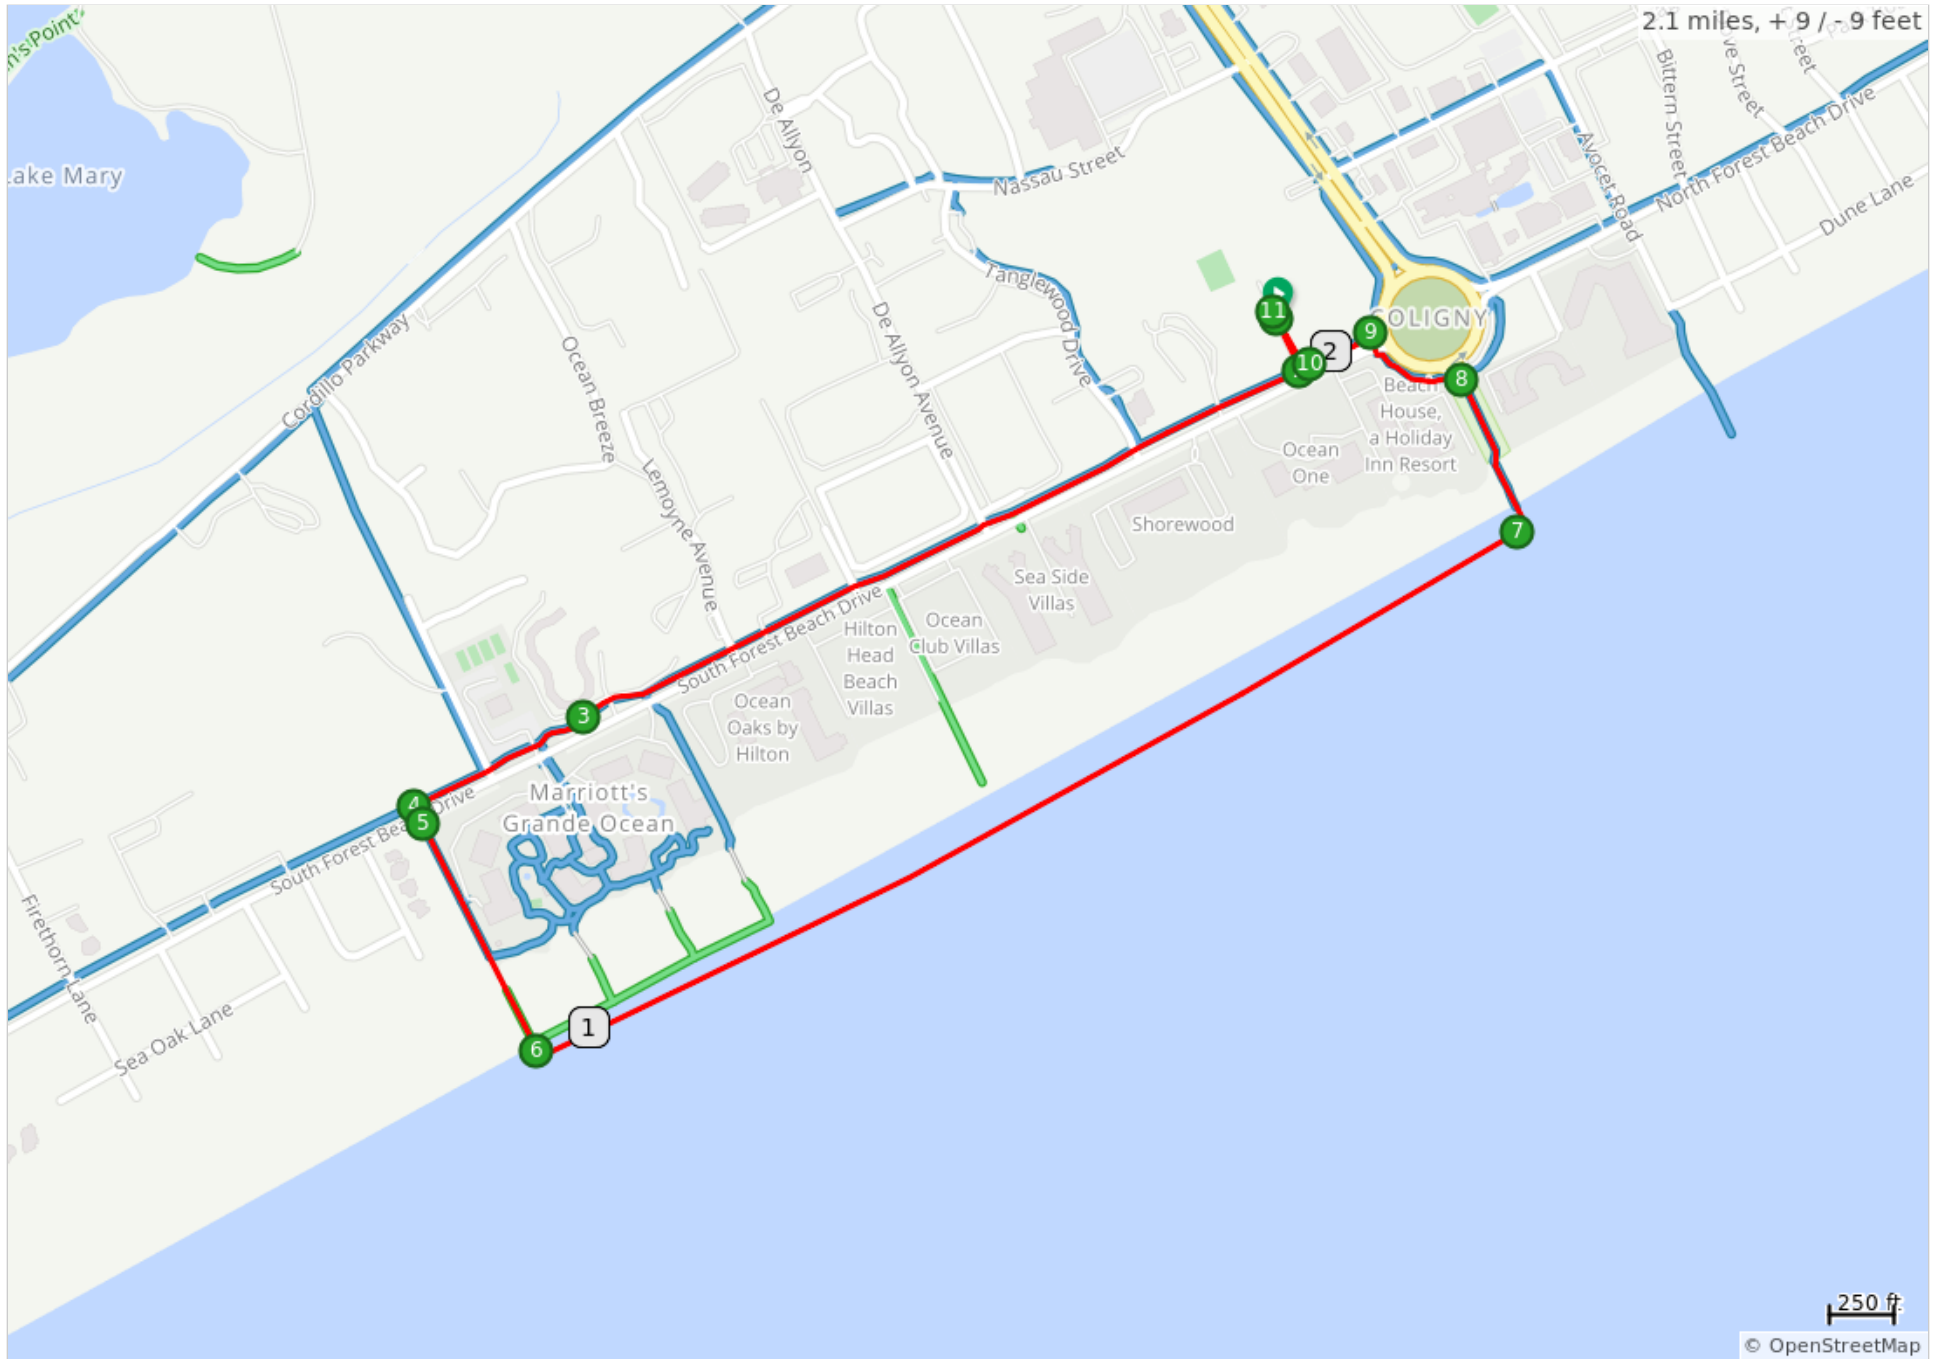

2-mile Family Fun Pedal HHI 2023

2.1 miles, + 9 / - 9 feet

2-mile Family Fun Pedal HHI 2023

Dist	Type	Note
0.0		Start of route
0.0		R on S Forest Beach bike path
0.6		Keep L
0.8		Cross road just past Marriott Grande
0.8		Continue to beach on access path
1.0		At beach turn L
1.8		L at lifeguard chair. Towards Coligny Circle
1.9		At Coligny Circle turn L to crosswalk across S Forest Beach Dr
2.0		L on bike path
2.0		R into Celebration Park parking
2.1		End of route

2.1 miles. +9/-9 feet
